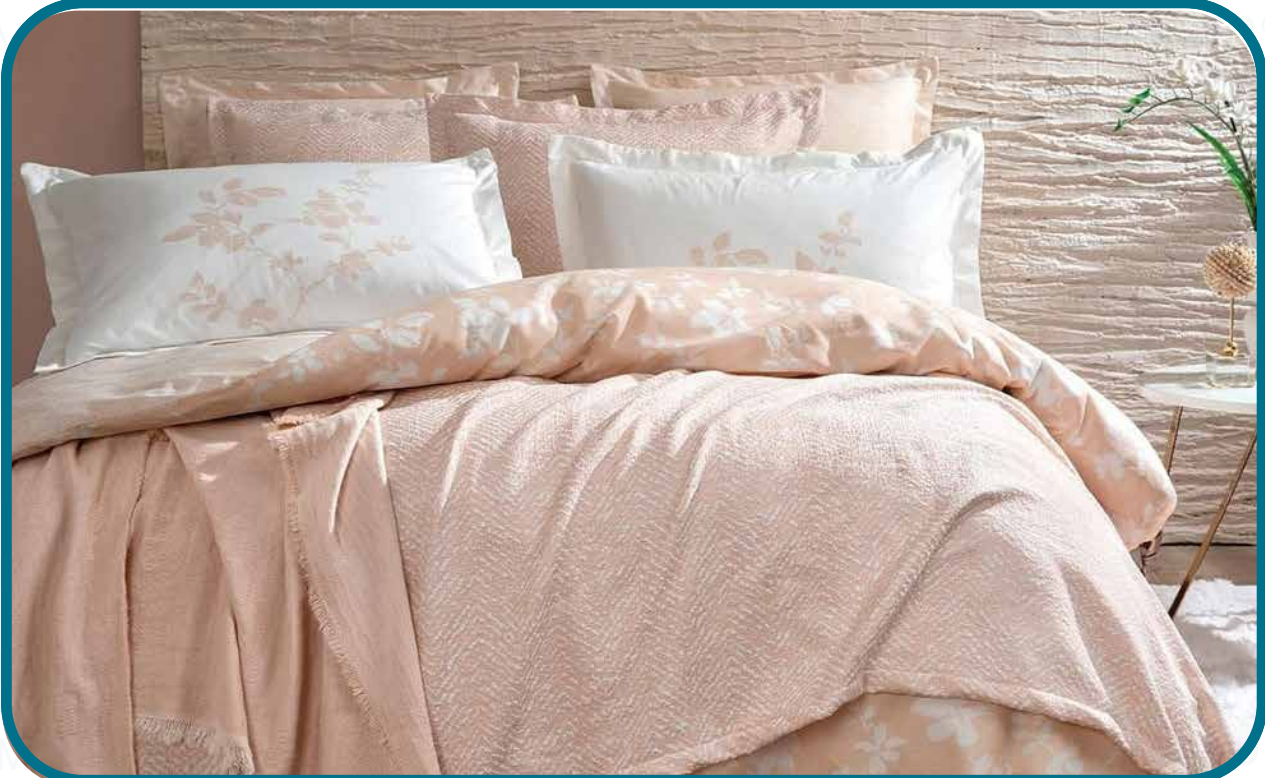

8 PIECES ETTA DOUBLE DOWRY SET 200 X 220 CM - POWDER

$157

~~$350~~